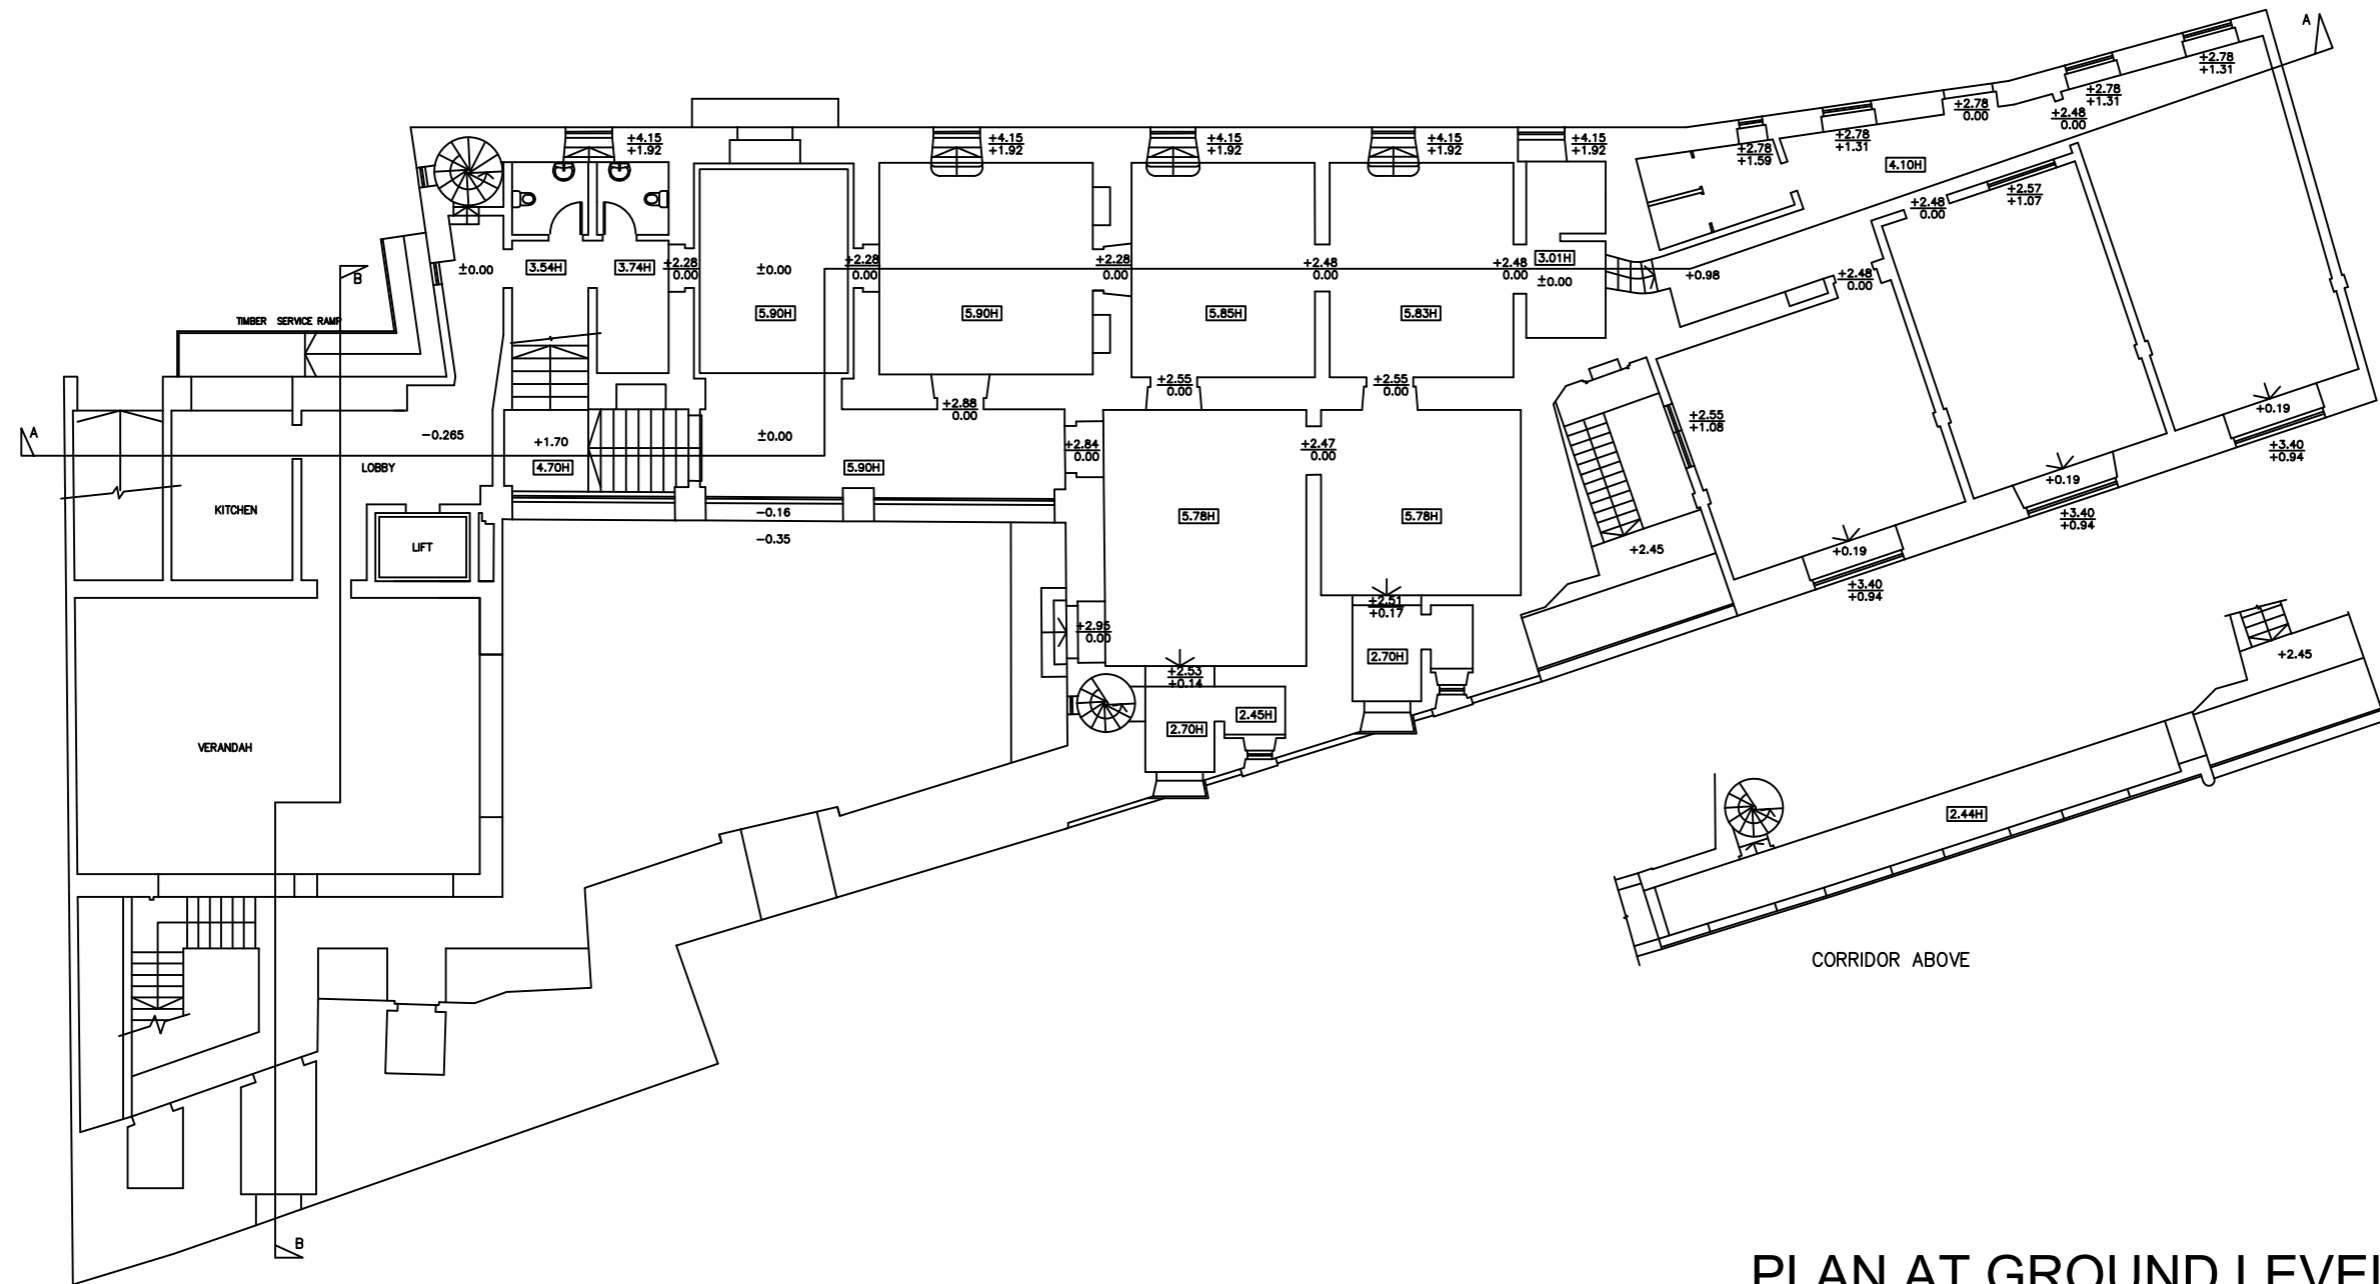

PALAZZO DE PIRO

In the Shadow of the Mdina Cathedral

GROUND FLOOR PLAN

GROUND FLOOR

PLAN AT GROUND LEVEL
SCALE 1:200