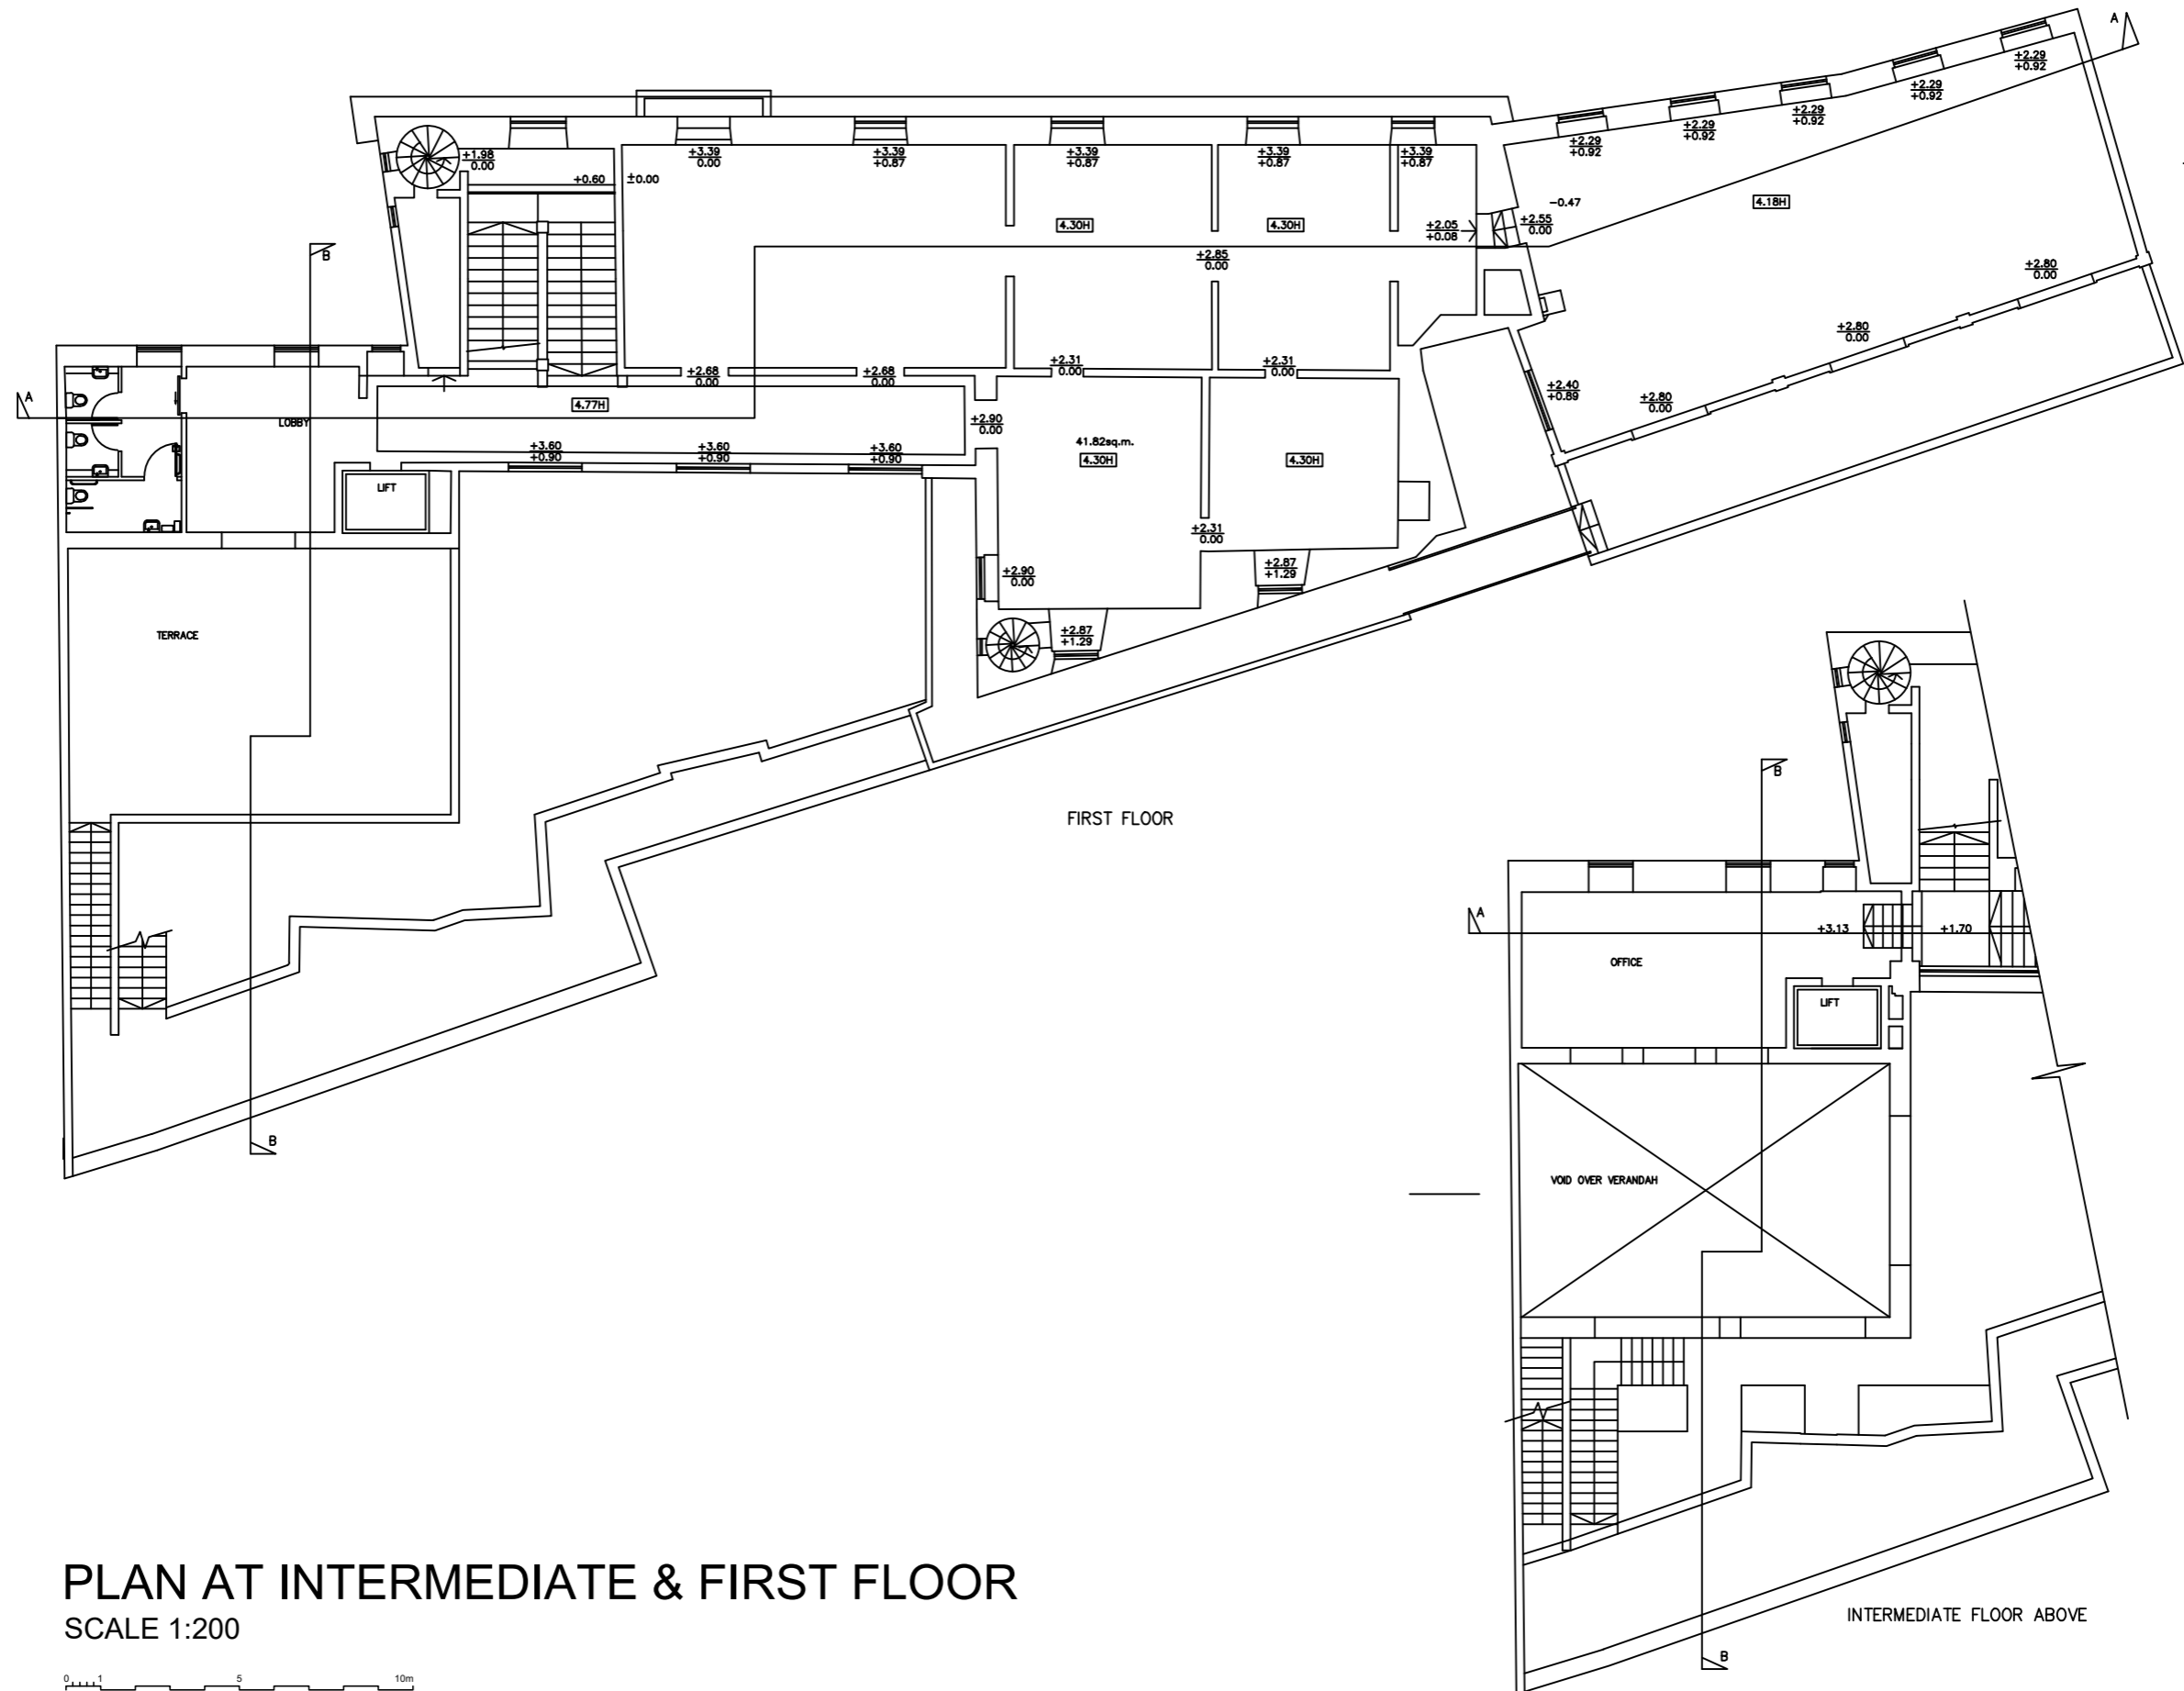

PALAZZO DE PIRO

In the Shadow of the Mdina Cathedral

FIRST FLOOR PLAN

PLAN AT INTERMEDIATE & FIRST FLOOR

SCALE 1:200